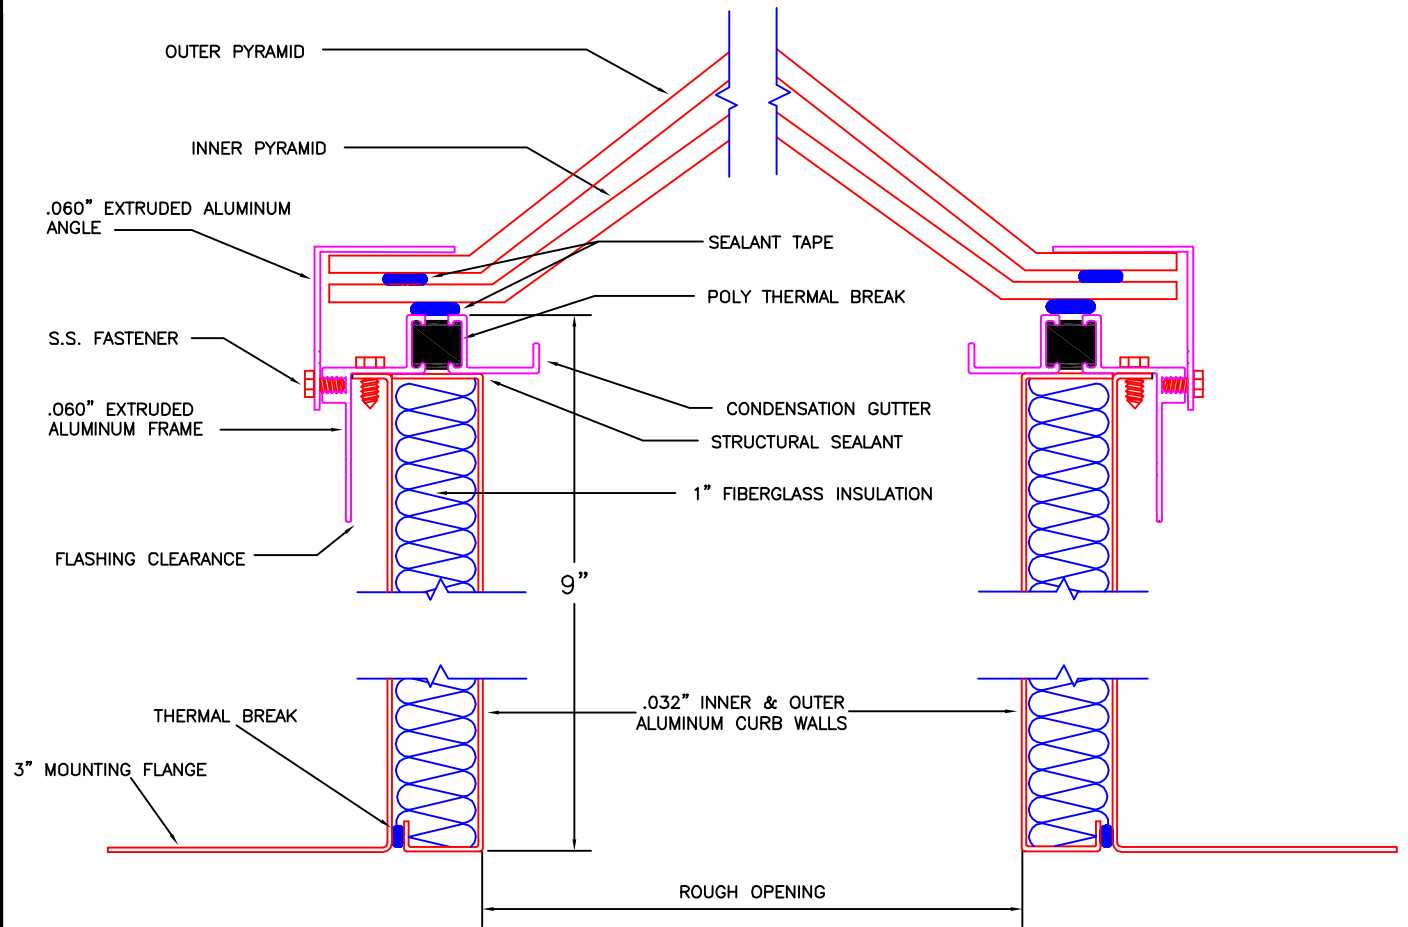

1: GLAZING MATERIAL

INNER OUTER

POLYCARBONATE PYRAMID ☒ ☒

2: GLAZING COLOR

CLEAR ☐ ☐
BRONZE ☐ N/A ☐
WHITE ☐ ☐
OTHER _____ ☐ ☐

3: FRAME FINISH

MILL ☐
BRONZE ANODIZED ☐
CLEAR ANODIZED ☐
CUSTOM COLOR _____ ☐

4: PYRAMID PITCH (OPTIONAL)

22 DEGREE (1/2 WIDTH X .414) ☐
30 DEGREE (1/2 WIDTH X .577) ☐
40 DEGREE (1/2 WIDTH X .839) ☐

OSHA (Standards-29 CFR)-1910.23(e)(8)

FOR SELF FLASHING SKYLIGHTS PROVIDE
ROUGH OPENING OR ID OF SKYLIGHT DIMENSION

QTY: R.O. = X
QTY: R.O. = X
QTY: R.O. = X
QTY: R.O. = X
QTY: R.O. = X

**9" THERMALLY BROKEN & INSULATED SELF FLASHING - PYRAMID
FALL PROTECTION (MODEL TSF-9-FG-PYR)**

AMERICAN SKYLIGHTS
Phone: 855.772.7401 Fax: 855.445.7282