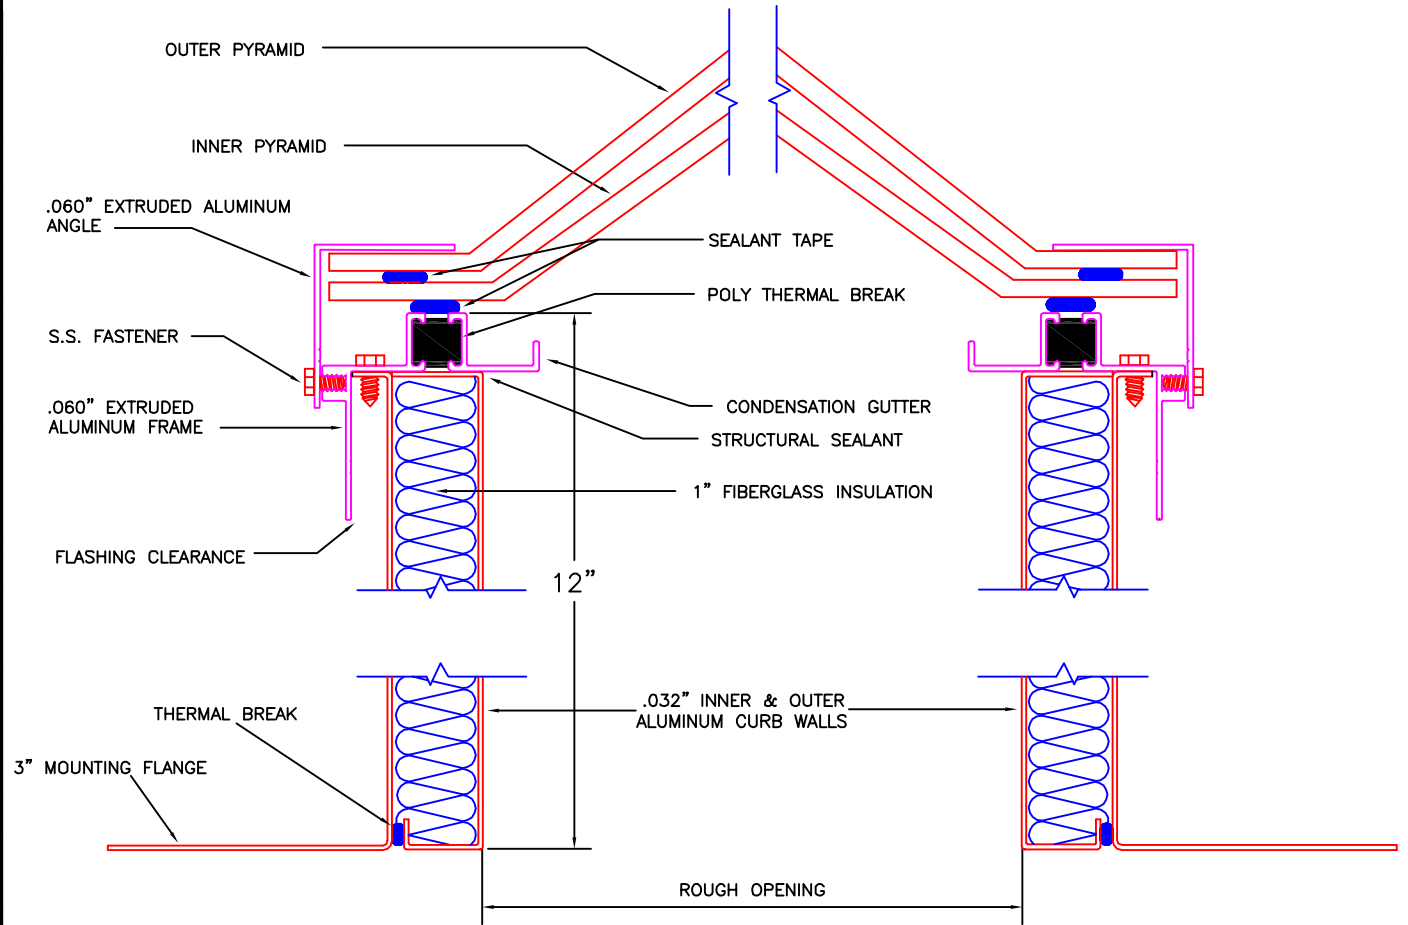

1: GLAZING MATERIAL

INNER OUTER

POLYCARBONATE PYRAMID ☒ ☒

2: GLAZING COLOR

CLEAR ☐ ☐
BRONZE ☐ N/A ☐
WHITE ☐ ☐
OTHER _____ ☐ ☐

3: FRAME FINISH

MILL ☐
BRONZE ANODIZED ☐
CLEAR ANODIZED ☐
CUSTOM COLOR _____ ☐

4: PYRAMID PITCH (OPTIONAL)

22 DEGREE (1/2 WIDTH X .414) ☐
30 DEGREE (1/2 WIDTH X .577) ☐
40 DEGREE (1/2 WIDTH X .839) ☐

OSHA (Standards-29 CFR)-1910.23(e)(8)

FOR SELF FLASHING SKYLIGHTS PROVIDE
ROUGH OPENING OR ID OF SKYLIGHT DIMENSION

QTY: R.O. = X
QTY: R.O. = X
QTY: R.O. = X
QTY: R.O. = X
QTY: R.O. = X

12" THERMALLY BROKEN & INSULATED SELF FLASHING - PYRAMID
FALL PROTECTION (MODEL TSF-12-FG-PYR)

AMERICAN SKYLIGHTS
Phone: 855.772.7401 Fax: 855.445.7282