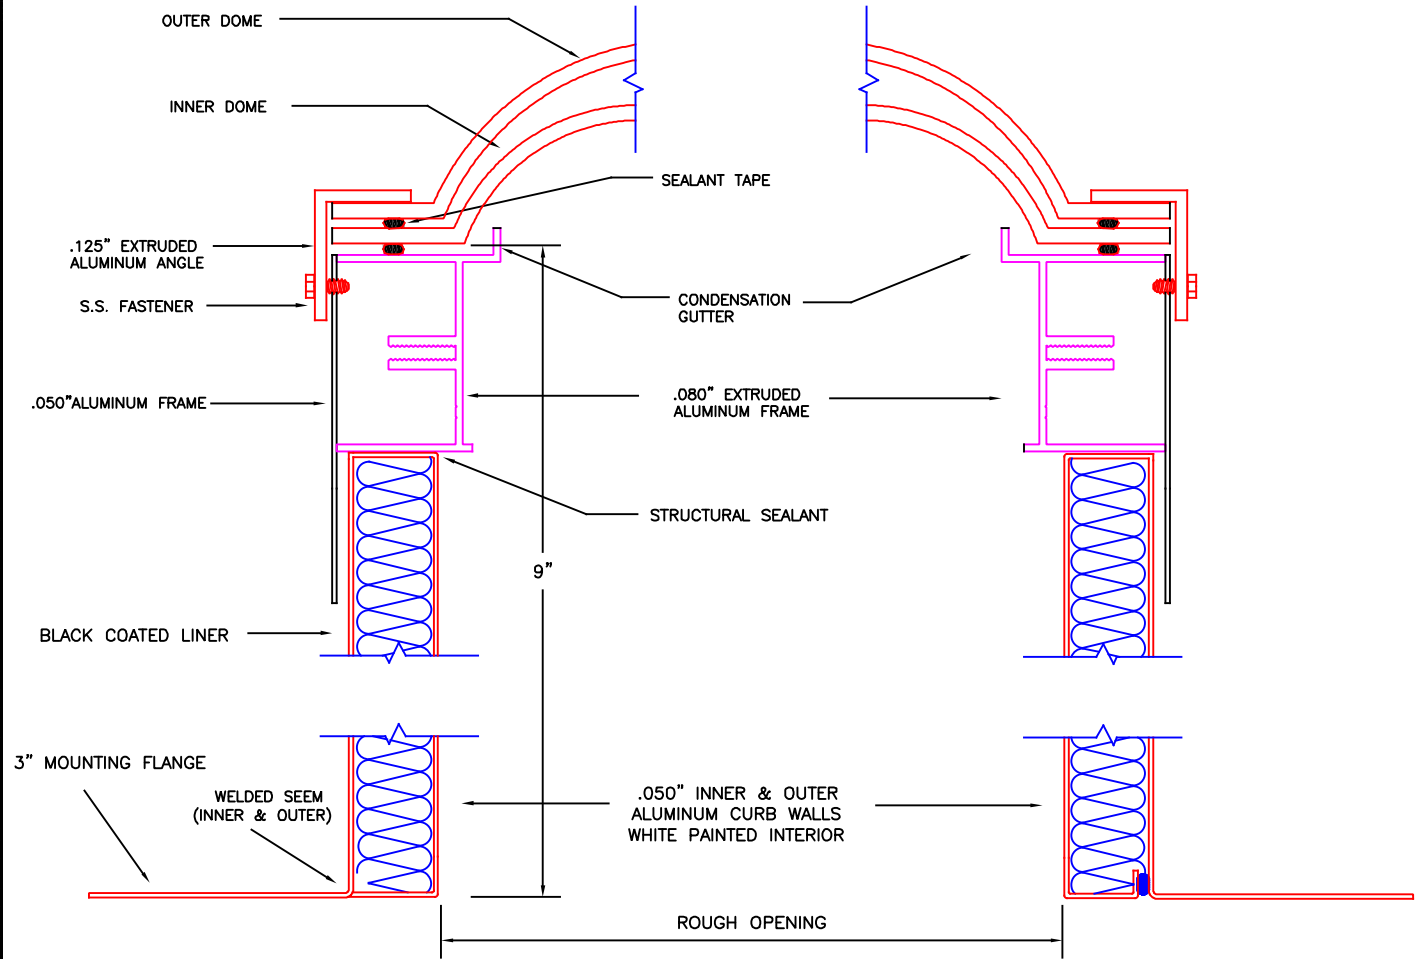

3: FRAME FINISH

MILL	<input type="checkbox"/>
CUSTOM COLOR _____	<input type="checkbox"/>

FOR CURB MOUNT SKYLIGHTS PROVIDE
OUTSIDE DIMENSION OF FINISHED CURB
MIN SIZE = 24" & MAX SIZE = 96"

QTY: R.O. =

QTY: R.O. =

QTY: R.O. =

QTY: R.O. =

CIRCULAR INSULATED SELF FLASHING
(MODEL CISF)

AMERICAN SKYLIGHTS

Phone: 855.772.7401 Fax: 855.445.7282