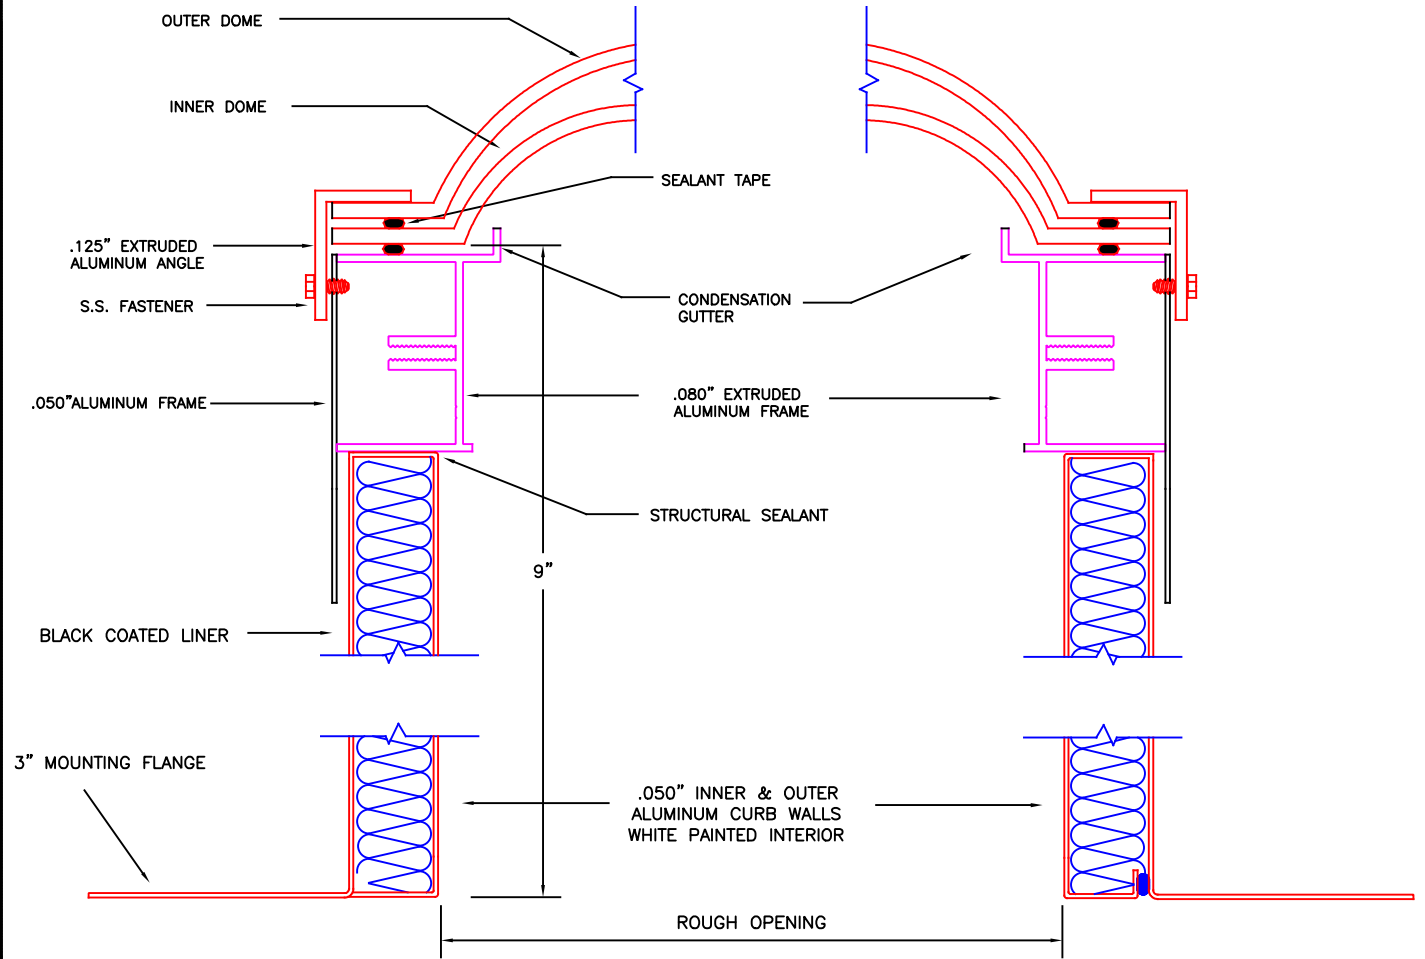

3: FRAME FINISH

MILL	<input type="checkbox"/>
CUSTOM COLOR _____	<input type="checkbox"/>

FOR CURB MOUNT SKYLIGHTS PROVIDE
OUTSIDE DIMENSION OF FINISHED CURB
MIN SIZE = 24" & MAX SIZE = 96"

QTY: R.O. =

QTY: R.O. =

QTY: R.O. =

QTY: R.O. =

9" CIRCULAR INSULATED SELF FLASHING
(MODEL CISF-9)

AMERICAN SKYLIGHTS

Phone: 855.772.7401 Fax: 855.445.7282