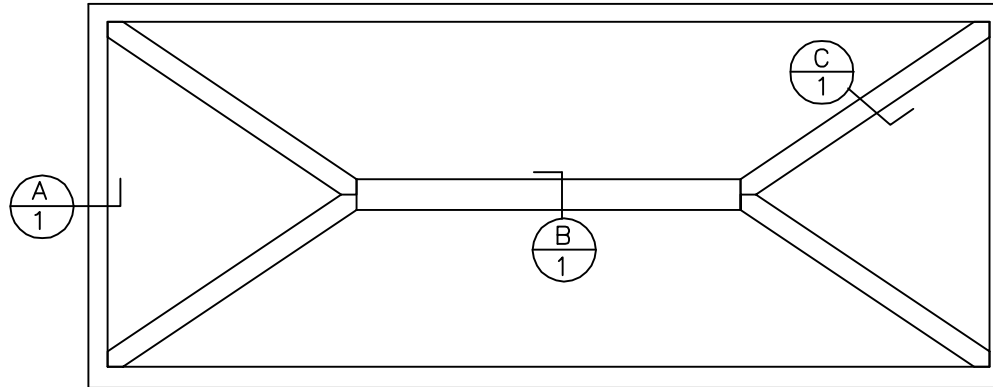

GLAZING MATERIAL

☐ 1-1/8" INSULATING GLASS

OUTER: 1/4" HEAT STRENGTHENED GLASS

☐ CLEAR LOW E

☐ BRONZE

☐ GRAY

INNER: LAMINATED GLASS

☐ 1/4" CLEAR LAMINATED / .030PVB

☐ 1/4" CLEAR LAMINATED / LOW E

FRAME FINISH

☐ MILL FINISH

☐ CLEAR ANODIZED

☐ BRONZE ANODIZED

☐ CUSTOM PAINT
COLOR: _____

PYRAMID PITCH

☐ 4:12

☐ 7:12

FOR CURB MOUNT SKYLIGHTS PROVIDE
OUTSIDE DIMENSION OF FINISHED CURB

QTY: OD CURB =   X

Project:

AMERICAN PATRIOT
THERMALLY BROKEN CURB MOUNT
INSULATING GLASS PYRAMIDS

AMERICAN SKYLIGHTS

Phone: 855.772.7401 Fax: 855.445.7282

UNITS WILL SUPPORT 40 PSF POSITIVE &
NEGATIVE LOAD.

ALUMINUM FRAME NOT TO EXCEED L/180
DEFLECTION.

UNITS ARE DESIGNED TO SHIP FULLY
ASSEMBLED & GLAZED.