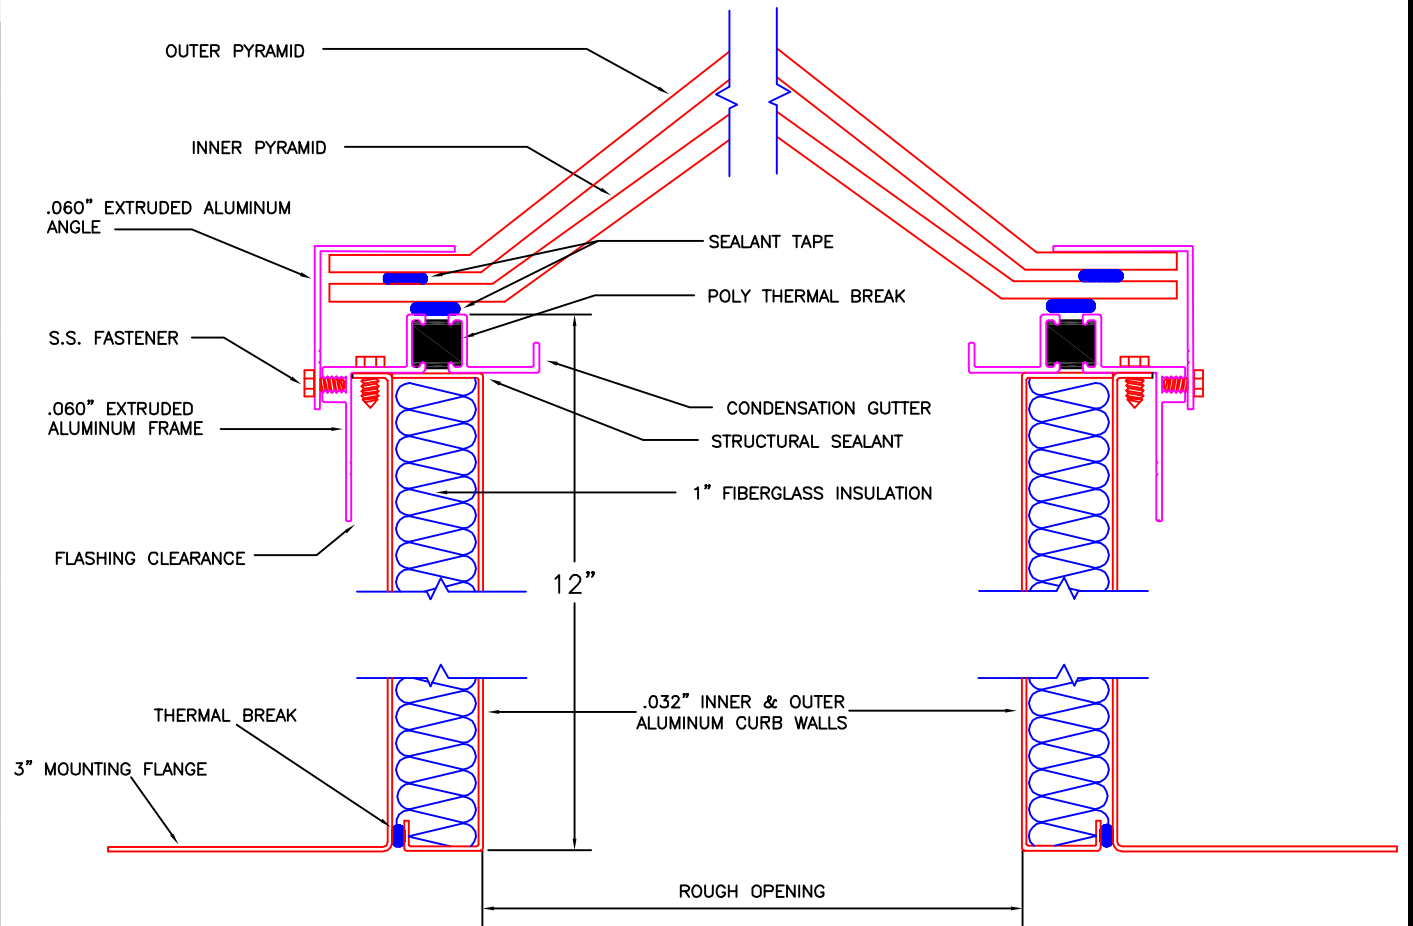

3: FRAME FINISH

MILL	<input type="checkbox"/>
BRONZE ANODIZED	<input type="checkbox"/>
CLEAR ANODIZED	<input type="checkbox"/>
CUSTOM COLOR _____	

4: PYRAMID PITCH (OPTIONAL)

22 DEGREE (1/2 WIDTH X .414)	<input type="checkbox"/>
30 DEGREE (1/2 WIDTH X .577)	<input type="checkbox"/>
40 DEGREE (1/2 WIDTH X .839)	<input type="checkbox"/>

FOR SELF FLASHING SKYLIGHTS PROVIDE
ROUGH OPENING OR ID OF SKYLIGHT DIMENSION

QTY:	R.O. =	X
QTY:	R.O. =	X
QTY:	R.O. =	X
QTY:	R.O. =	X
QTY:	R.O. =	X

12" THERMALLY BROKEN & INSULATED SELF FLASHING – PYRAMID
(MODEL TSF-12-PYR)