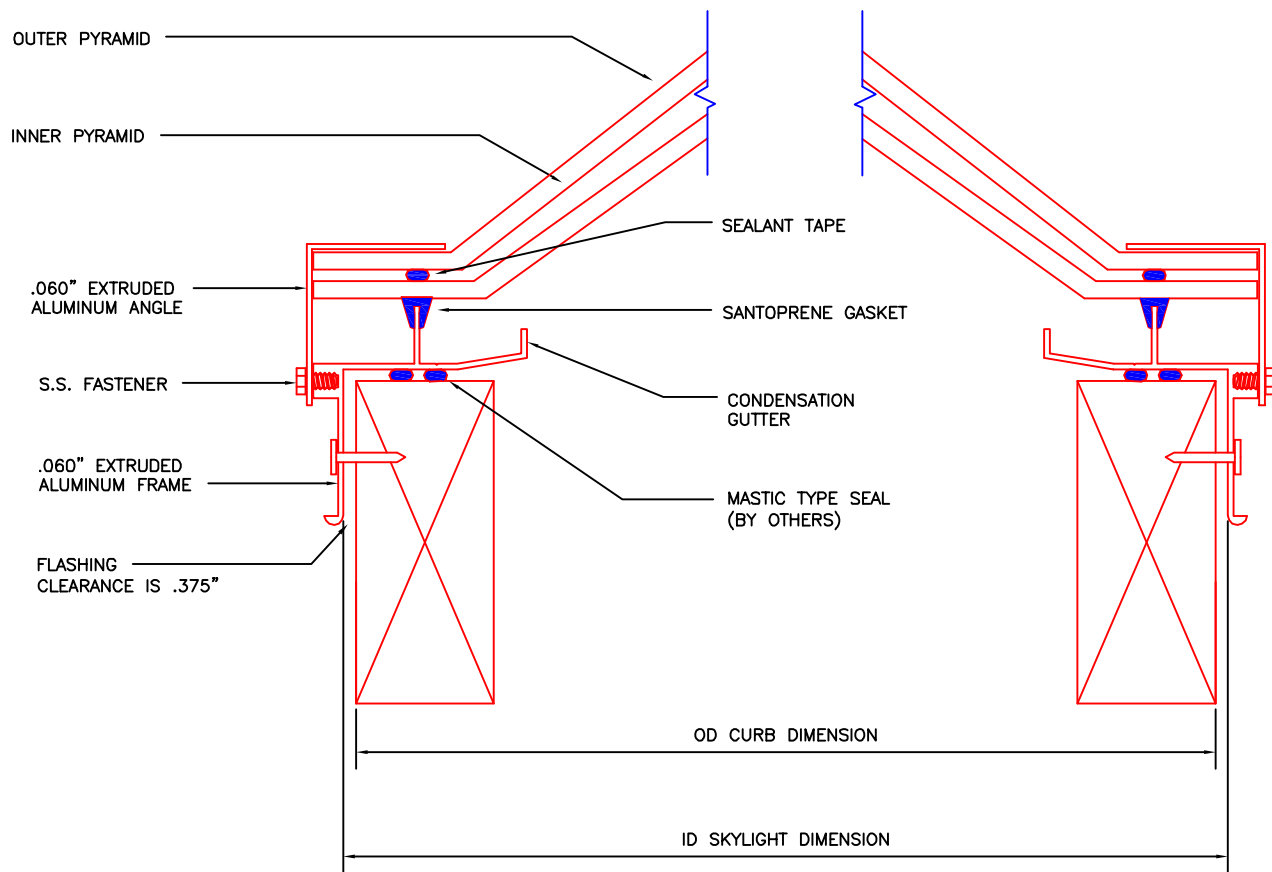

3: FRAME FINISH

MILL	<input type="checkbox"/>
BRONZE ANODIZED	<input type="checkbox"/>
CLEAR ANODIZED	<input type="checkbox"/>
CUSTOM COLOR _____	

4: PYRAMID PITCH (OPTIONAL)

22 DEGREE (1/2 WIDTH X .414)	<input type="checkbox"/>
30 DEGREE (1/2 WIDTH X .577)	<input type="checkbox"/>
40 DEGREE (1/2 WIDTH X .839)	<input type="checkbox"/>

FOR CURB MOUNT SKYLIGHTS PROVIDE  
OUTSIDE DIMENSION OF FINISHED CURB

QTY:	OD CURB =	X
QTY:	OD CURB =	X
QTY:	OD CURB =	X
QTY:	OD CURB =	X
QTY:	OD CURB =	X

CURB MOUNT PYRAMID  
(MODEL CM-PYR)

AMERICAN SKYLIGHTS