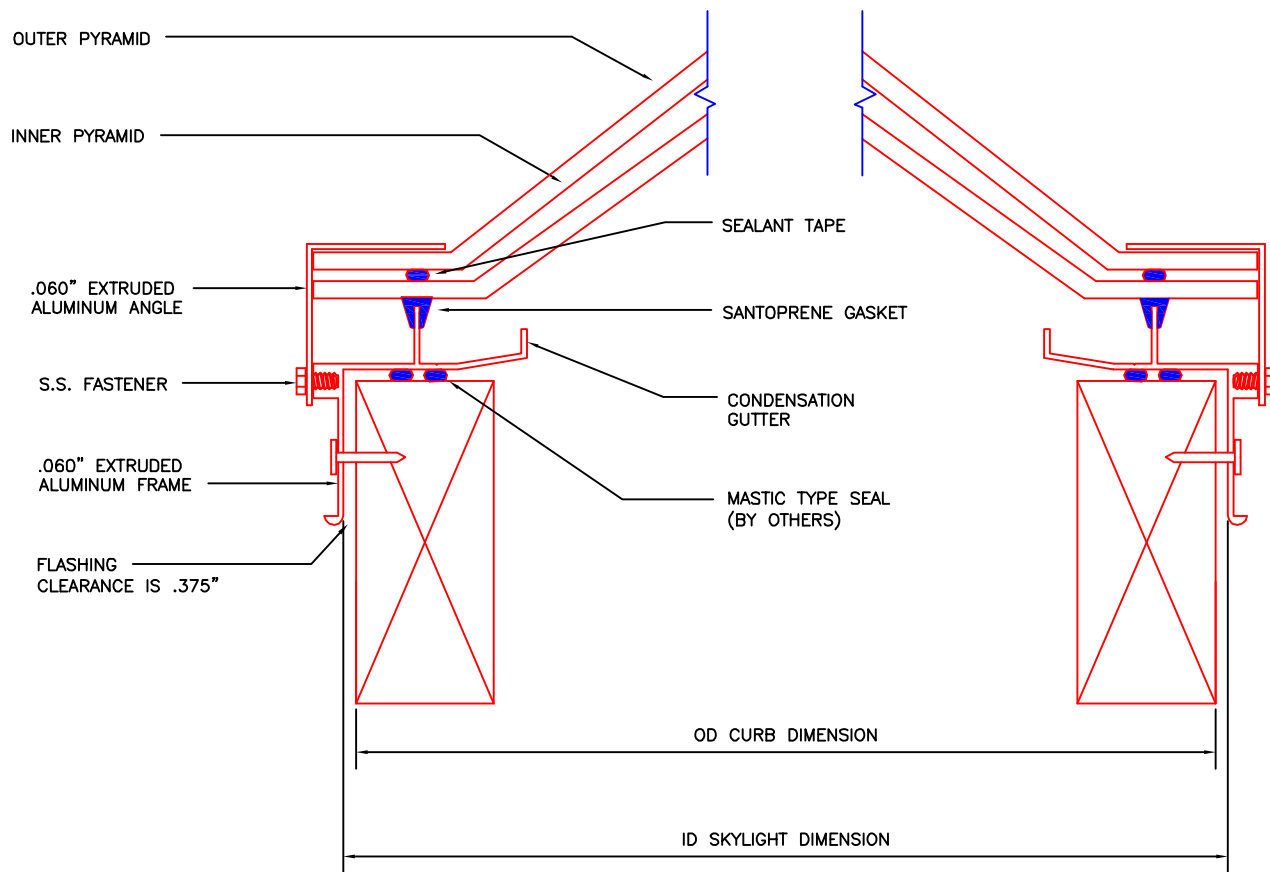

3: FRAME FINISH

MILL	<input type="checkbox"/>
BRONZE ANODIZED	<input type="checkbox"/>
CLEAR ANODIZED	<input type="checkbox"/>
CUSTOM COLOR _____	

4: PYRAMID PITCH (OPTIONAL)

22 DEGREE (1/2 WIDTH X .414)	<input type="checkbox"/>
30 DEGREE (1/2 WIDTH X .577)	<input type="checkbox"/>
40 DEGREE (1/2 WIDTH X .839)	<input type="checkbox"/>

FOR CURB MOUNT SKYLIGHTS PROVIDE
OUTSIDE DIMENSION OF FINISHED CURB

QTY:	OD CURB =	X
QTY:	OD CURB =	X
QTY:	OD CURB =	X
QTY:	OD CURB =	X
QTY:	OD CURB =	X

CURB MOUNT PYRAMID
(MODEL CM-PYR)

AMERICAN SKYLIGHTS