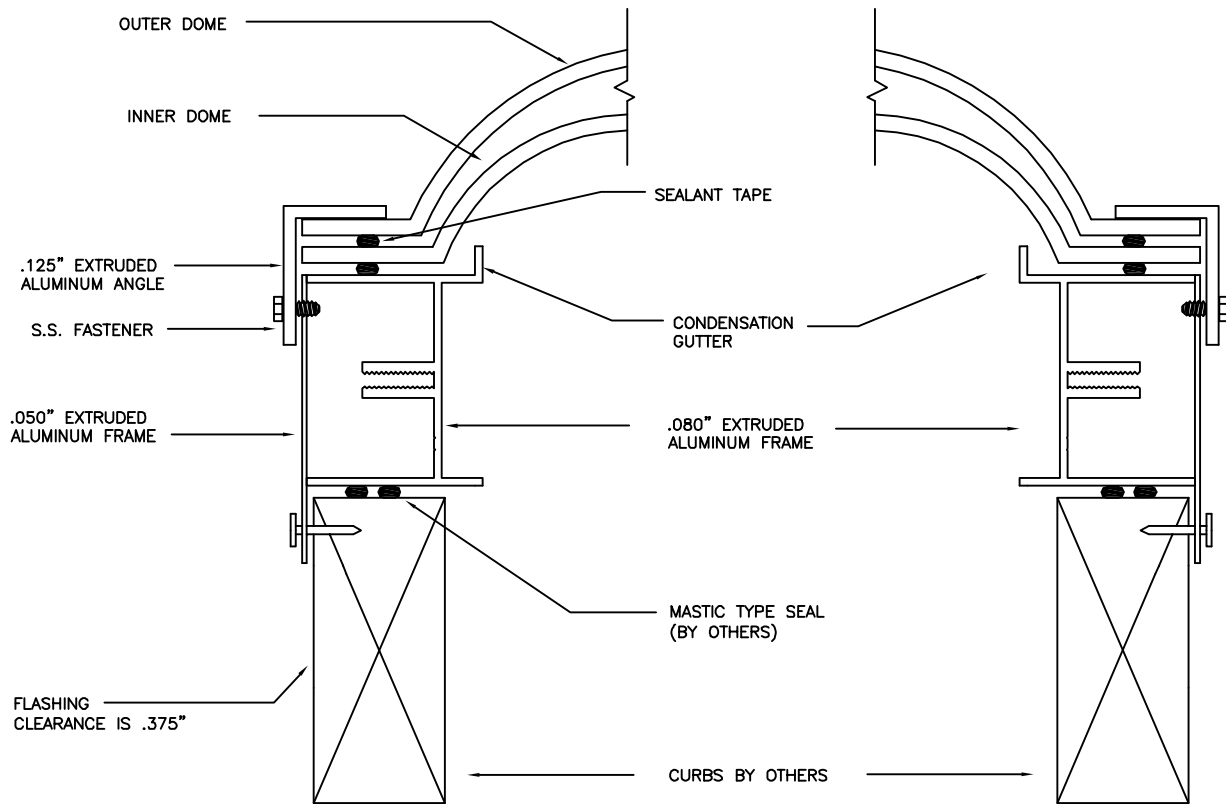

1: GLAZING MATERIAL

INNER OUTER

ACRYLIC DOME    
 POLYCARBONATE DOME

2: GLAZING COLOR

CLEAR    
 BRONZE  N/A   
 WHITE    
 OTHER \_\_\_\_\_

3: FRAME FINISH

MILL   
 BRONZE ANODIZED   
 CLEAR ANODIZED   
 CUSTOM COLOR \_\_\_\_\_

FOR CURB MOUNT SKYLIGHTS PROVIDE  
 OUTSIDE DIMENSION OF FINISHED CURB  
 MIN SIZE = 24" & MAX SIZE = 96"

QTY: OD CURB = X  
 QTY: OD CURB = X  
 QTY: OD CURB = X  
 QTY: OD CURB = X

CIRCULAR CURB MOUNT