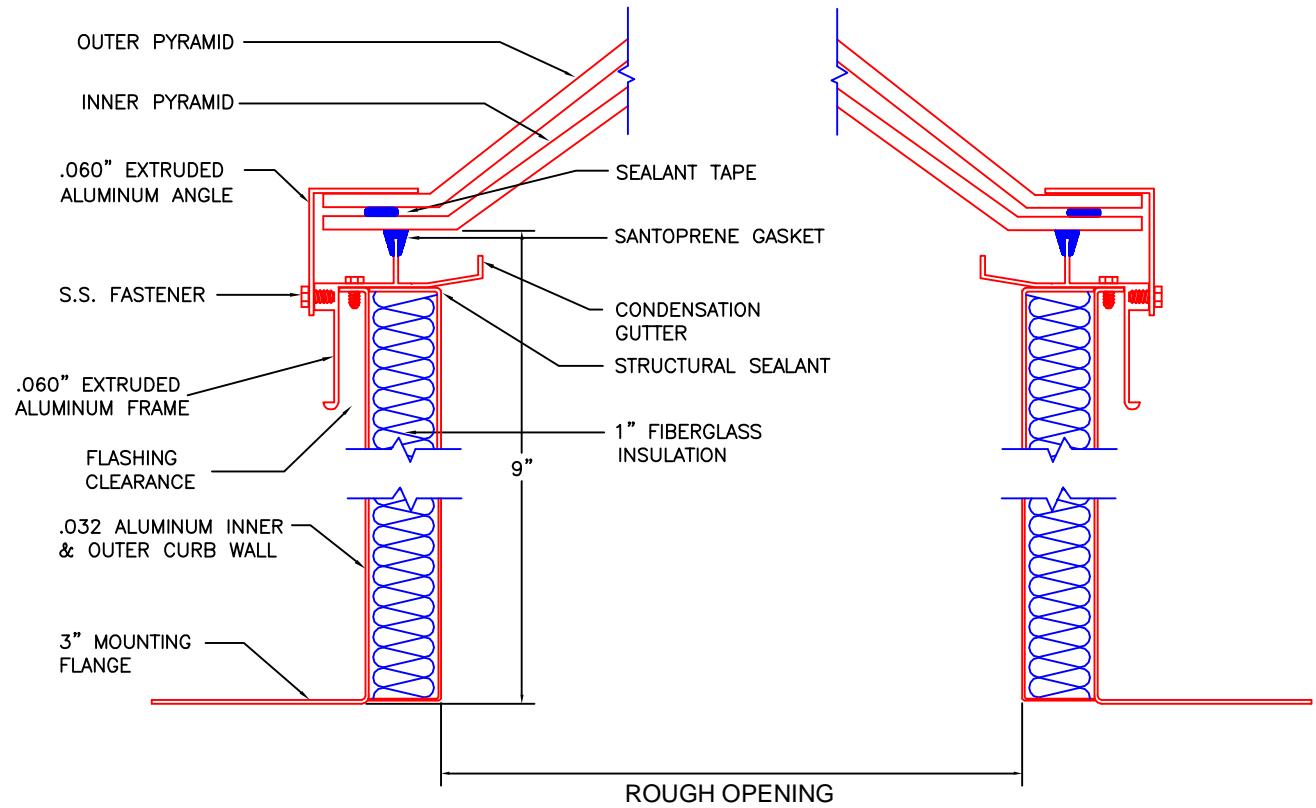

3: FRAME FINISH

MILL	<input type="checkbox"/>
BRONZE ANODIZED	<input type="checkbox"/>
CLEAR ANODIZED	<input type="checkbox"/>
CUSTOM COLOR _____	

4: PYRAMID PITCH (OPTIONAL)

22 DEGREE (1/2 WIDTH X .414)	<input type="checkbox"/>
30 DEGREE (1/2 WIDTH X .577)	<input type="checkbox"/>
40 DEGREE (1/2 WIDTH X .839)	<input type="checkbox"/>

FOR SELF FLASHING SKYLIGHTS PROVIDE
ROUGH OPENING OR ID OF SKYLIGHT DIMENSION

QTY:	R.O. =	X
QTY:	R.O. =	X
QTY:	R.O. =	X
QTY:	R.O. =	X
QTY:	R.O. =	X

9" INSULATED SELF FLASHING – PYRAMID
(MODEL ISF-9-PYR)