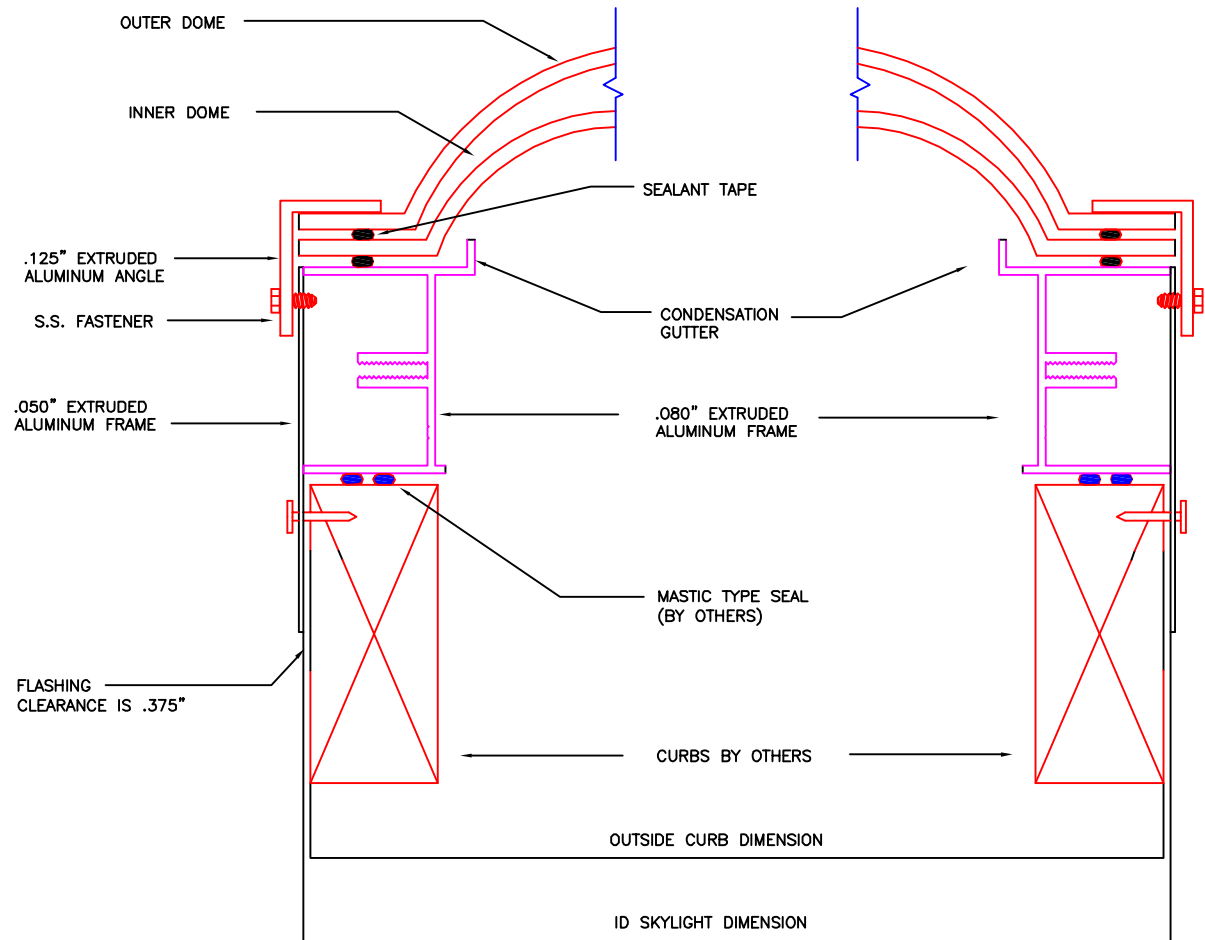

3: FRAME FINISH

MILL	<input type="checkbox"/>
CUSTOM COLOR _____	<input type="checkbox"/>

FOR CURB MOUNT SKYLIGHTS PROVIDE
OUTSIDE DIMENSION OF FINISHED CURB
MIN SIZE = 24" & MAX SIZE = 96"

QTY: OD CURB =

QTY: OD CURB =

QTY: OD CURB =

QTY: OD CURB =

CIRCULAR CURB MOUNT
(MODEL CCM)

AMERICAN SKYLITES

Phone: 855.772.7401 Fax: 855.445.7282